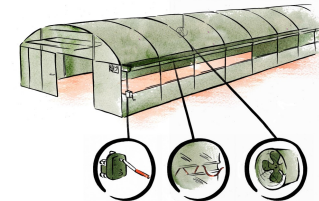

TUNNEL HOUSE KITS & ACCESSORIES 2.7m(w) ALL-STEEL

Greenhouses & Growing Structures

[Previously Monbulk Rural Enterprises]