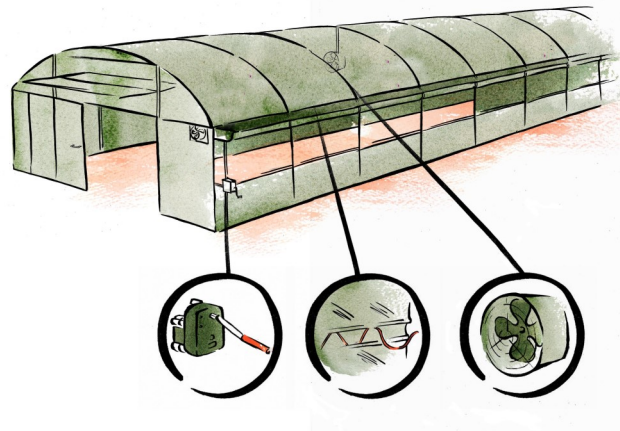

TUNNEL HOUSE KITS & ACCESSORIES 2.7m(w) ALL-STEEL

Greenhouses & Growing Structures

[Previously Monbulk Rural Enterprises]