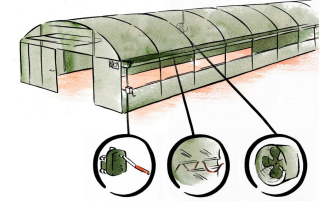

TUNNEL HOUSE KITS & ACCESSORIES 4.3m(w) ALL-STEEL

Greenhouses & Growing Structures

[Previously Monbulk Rural Enterprises]