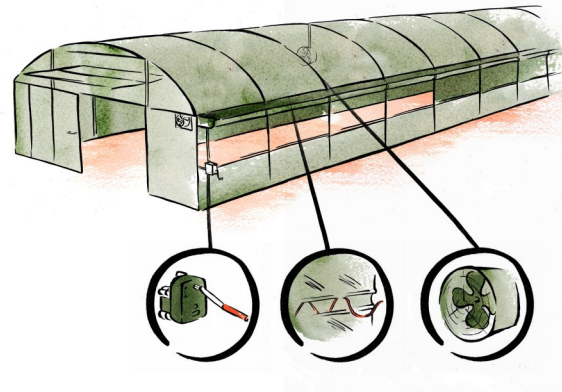

TUNNEL HOUSE KITS & ACCESSORIES 4.3m(w) ALL-STEEL

Greenhouses & Growing Structures

[Previously Monbulk Rural Enterprises]