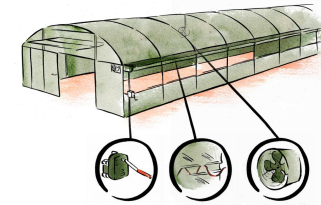

TUNNEL HOUSE KITS & ACCESSORIES 4.9m(w) ALL-STEEL

Greenhouses & Growing Structures

[Previously Monbulk Rural Enterprises]