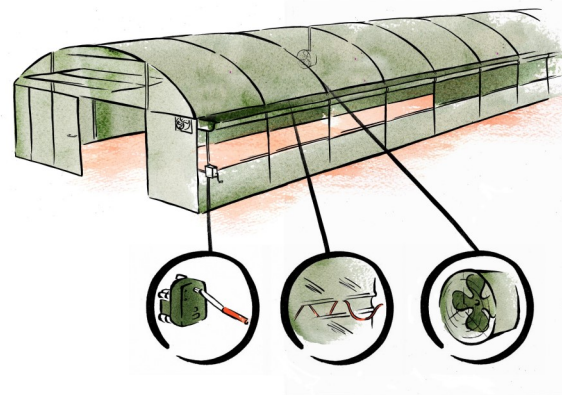

TUNNEL HOUSE KITS & ACCESSORIES 4.9m(w) ALL-STEEL

Greenhouses & Growing Structures

[Previously Monbulk Rural Enterprises]