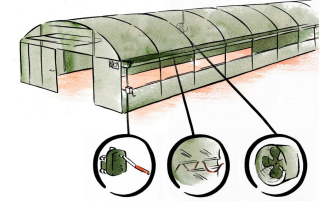

TUNNEL HOUSE KITS & ACCESSORIES 6.1m(w) ALL-STEEL

Greenhouses & Growing Structures

[Previously Monbulk Rural Enterprises]