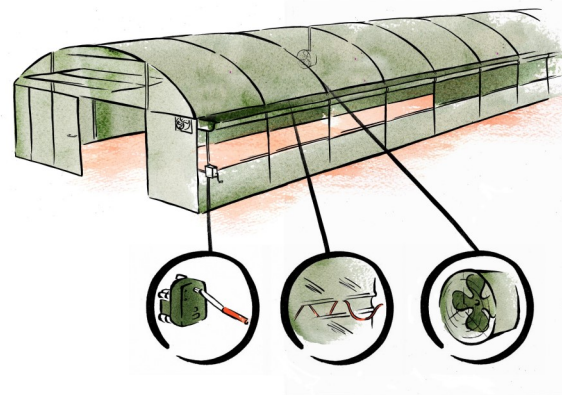

TUNNEL HOUSE KITS & ACCESSORIES 6.1m(w) ALL-STEEL

Greenhouses & Growing Structures

[Previously Monbulk Rural Enterprises]