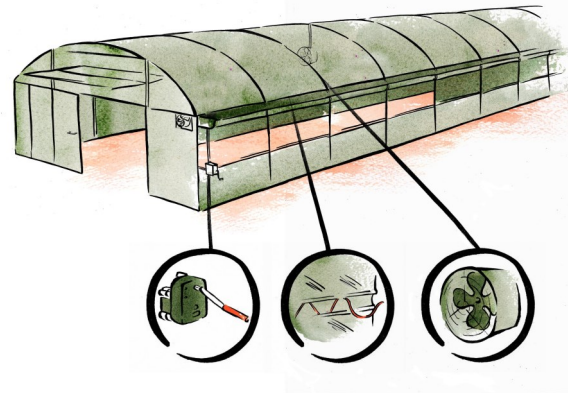

TUNNEL HOUSE KITS & ACCESSORIES 7m(w) ALL-STEEL

Greenhouses & Growing Structures

[Previously Monbulk Rural Enterprises]