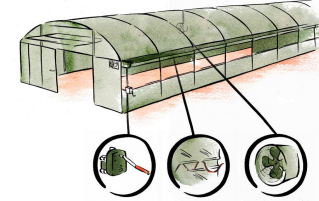

TUNNEL HOUSE KITS & ACCESSORIES 7m(w) ALL-STEEL

Greenhouses & Growing Structures

[Previously Monbulk Rural Enterprises]